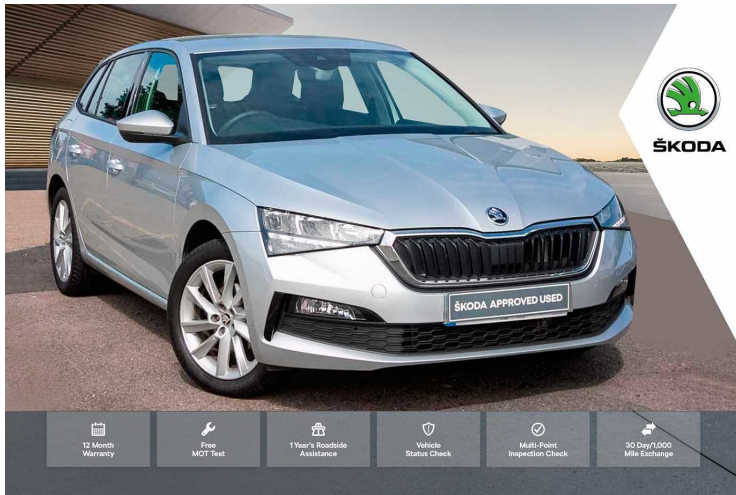

ALLAMS OF EPSOM

2019(69) Škoda SCALA 5-Dr 1.5 TSI (150ps)
SE DSG

£15,495 was £17,495

Overview

Mileage 3,958 miles

Fuel Type Petrol

Engine Size 1.5 l

Bodystyle Hatchback

Transmission Semi Auto

Exterior Colour Brilliant Silver

Previous Owners 1

Registration LC69MWN

- Curtain airbags
- Emergency call and proactive services
- Front head and side airbags
- Hill hold control
- Passenger airbag switch off function
- Seat belt reminder for all seats
- Two tone horn