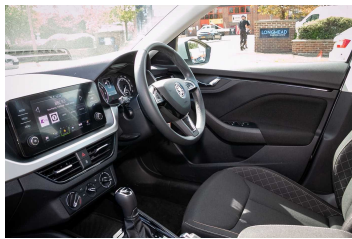

Transmission Semi Auto

Exterior Colour Brilliant Silver

Previous Owners 1

Registration LC69MWN

- Curtain airbags
- Emergency call and proactive services
- Front head and side airbags
- Hill hold control
- Passenger airbag switch off function
- Seat belt reminder for all seats
- Two tone horn